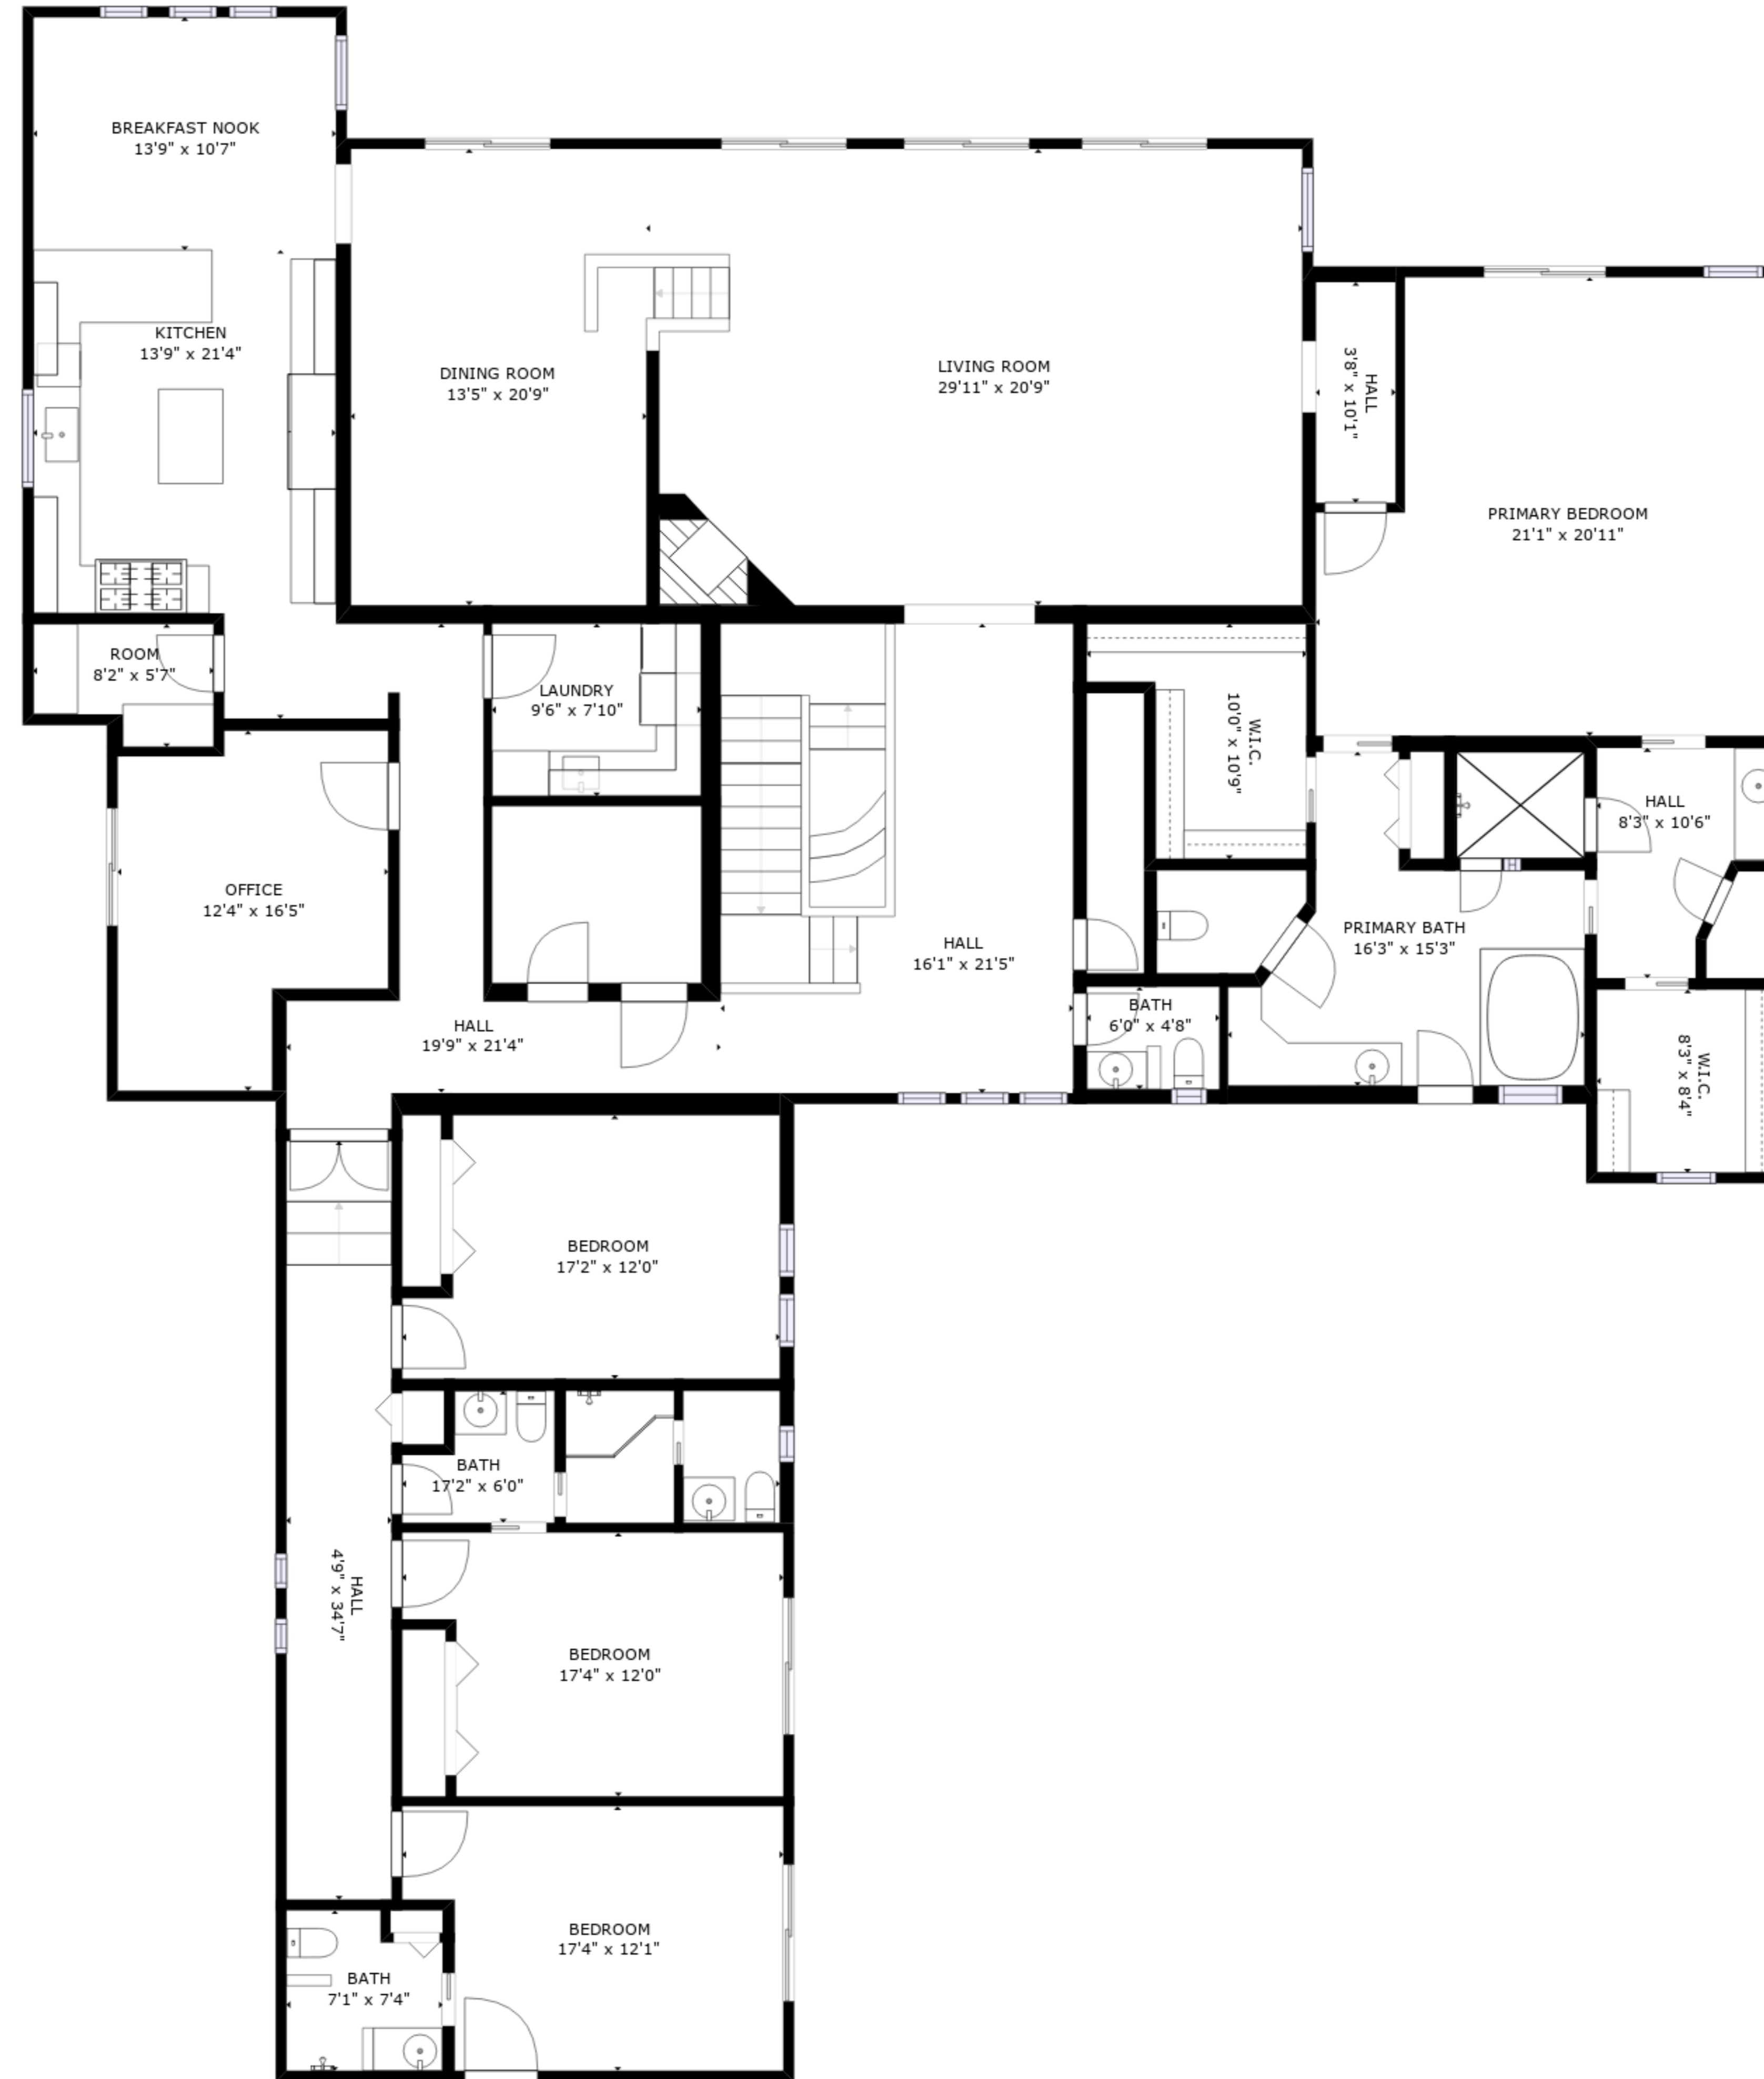

FLOOR 1

FLOOR 2

FLOOR 3

GROSS INTERNAL AREA
 FLOOR 1: 654 sq. ft, FLOOR 2: 4329 sq. ft
 FLOOR 3: 231 sq. ft, EXCLUDED AREAS:
 GARAGE: 1002 sq. ft
 TOTAL: 5215 sq. ft

SIZES AND DIMENSIONS ARE APPROXIMATE, ACTUAL MAY VARY.